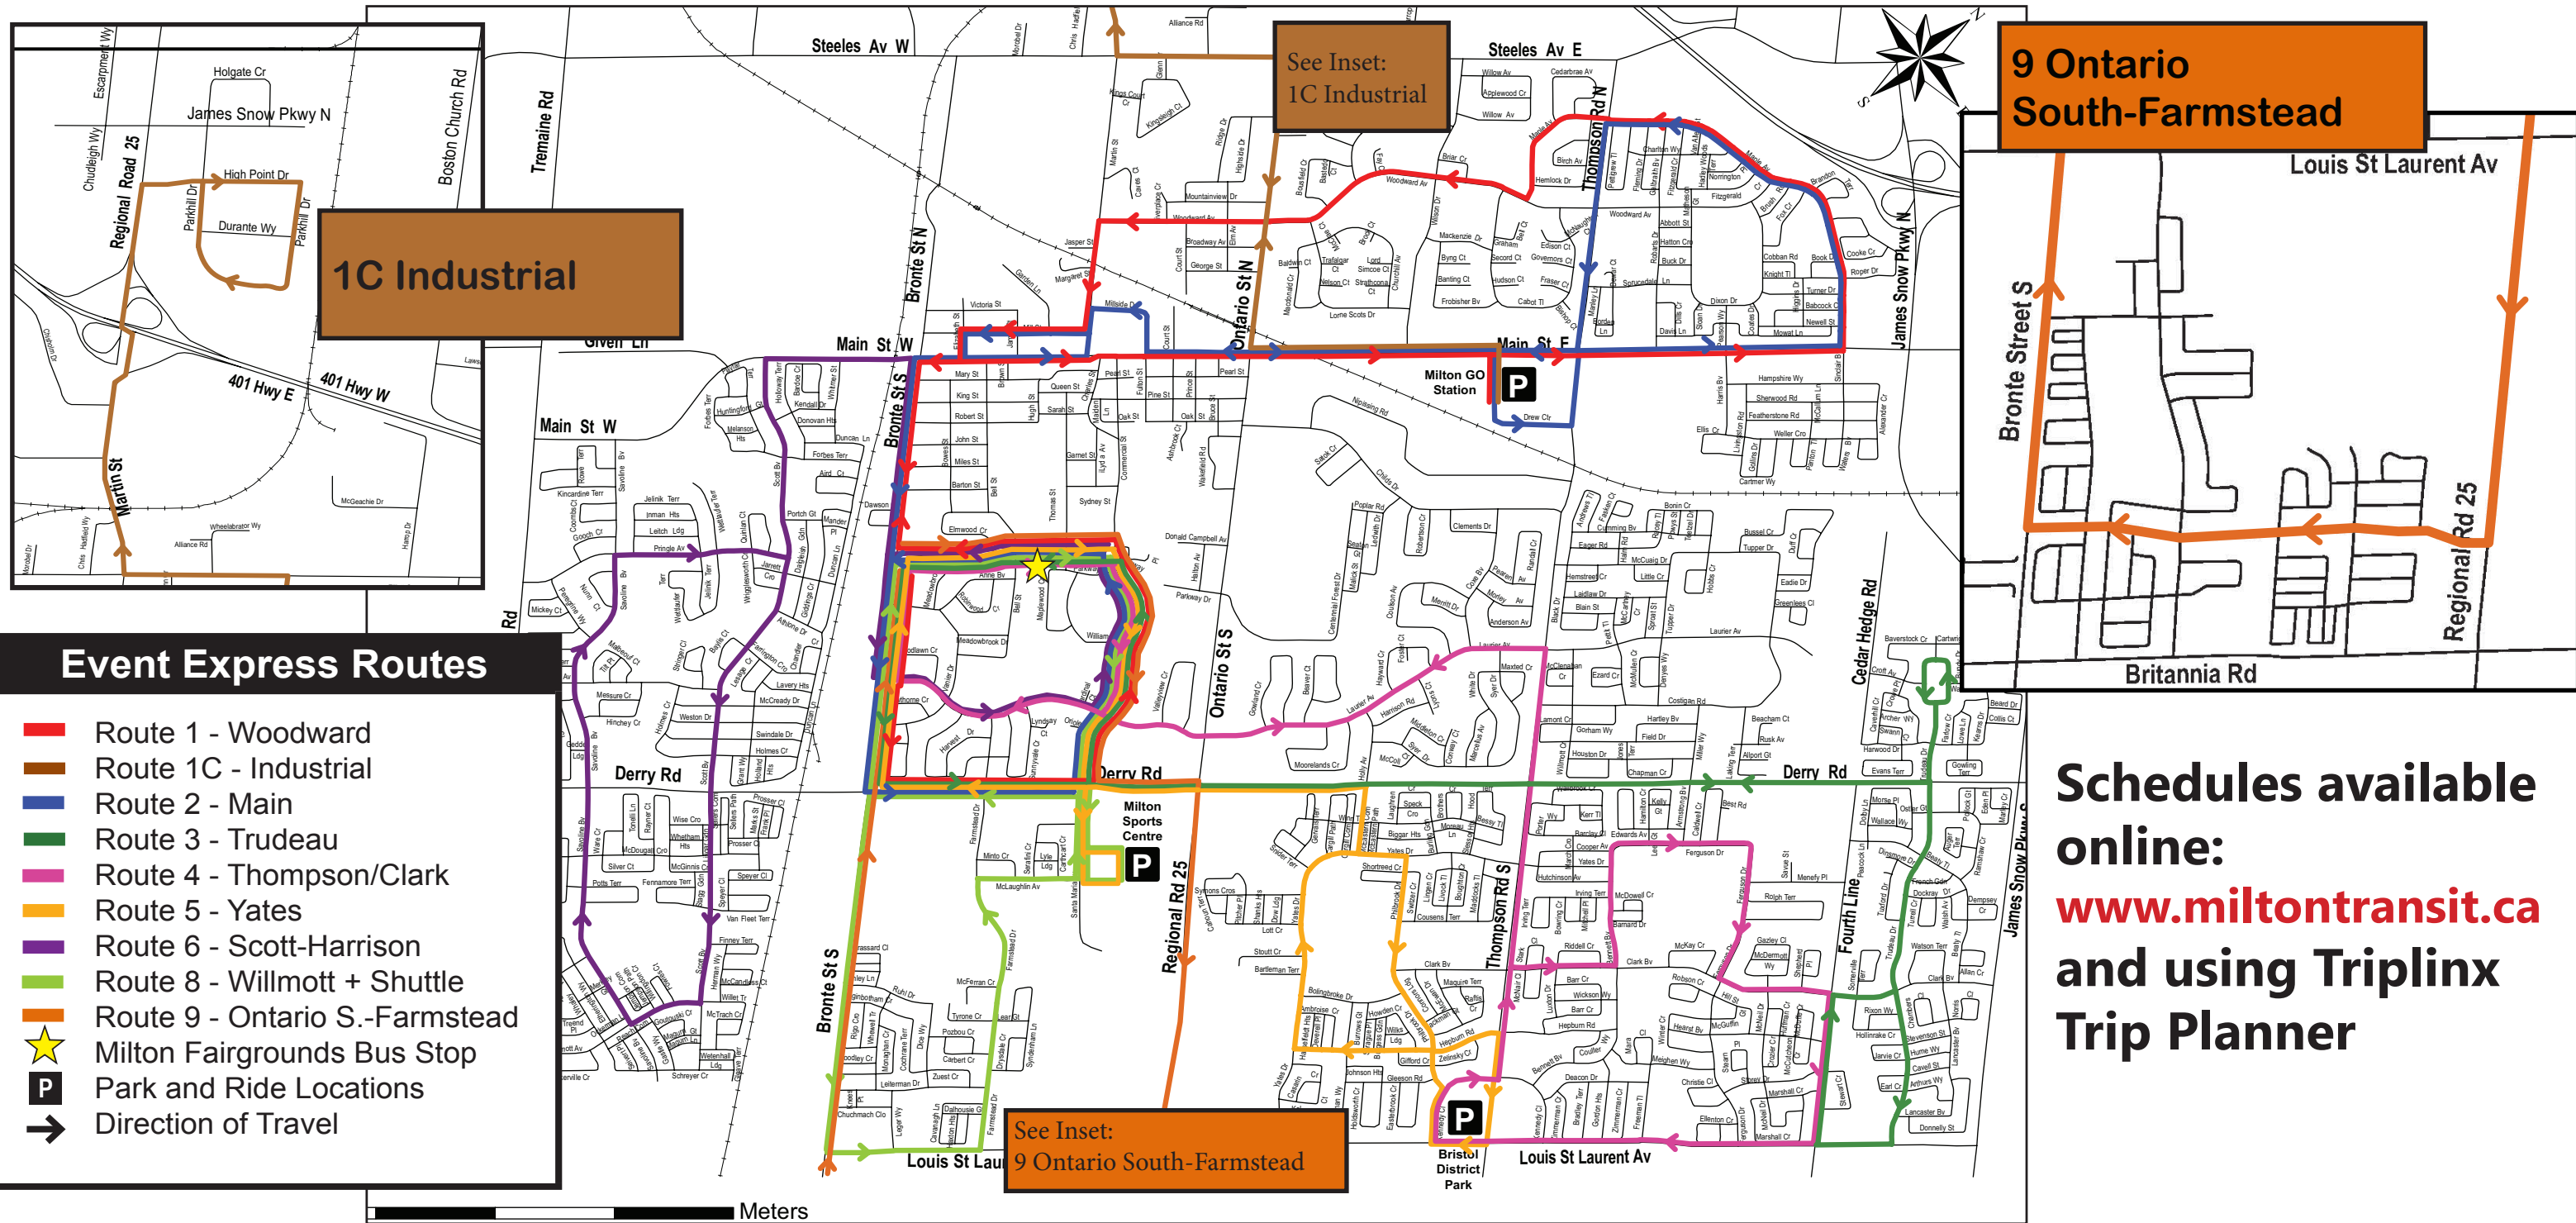

# Event Express Bus Service July 1, 2019

**Free!**

## Route Map

**Event Express Routes**

- █ Route 1 - Woodward
- █ Route 1C - Industrial
- █ Route 2 - Main
- █ Route 3 - Trudeau
- █ Route 4 - Thompson/Clark
- █ Route 5 - Yates
- █ Route 6 - Scott-Harrison
- █ Route 8 - Willmott + Shuttle
- █ Route 9 - Ontario S.-Farmstead
- ★ Milton Fairgrounds Bus Stop
- P Park and Ride Locations
- Direction of Travel

**9 Ontario South-Farmstead**

**1C Industrial**

**Schedules available online:**  
[www.miltontransit.ca](http://www.miltontransit.ca)  
 and using Triplinx Trip Planner