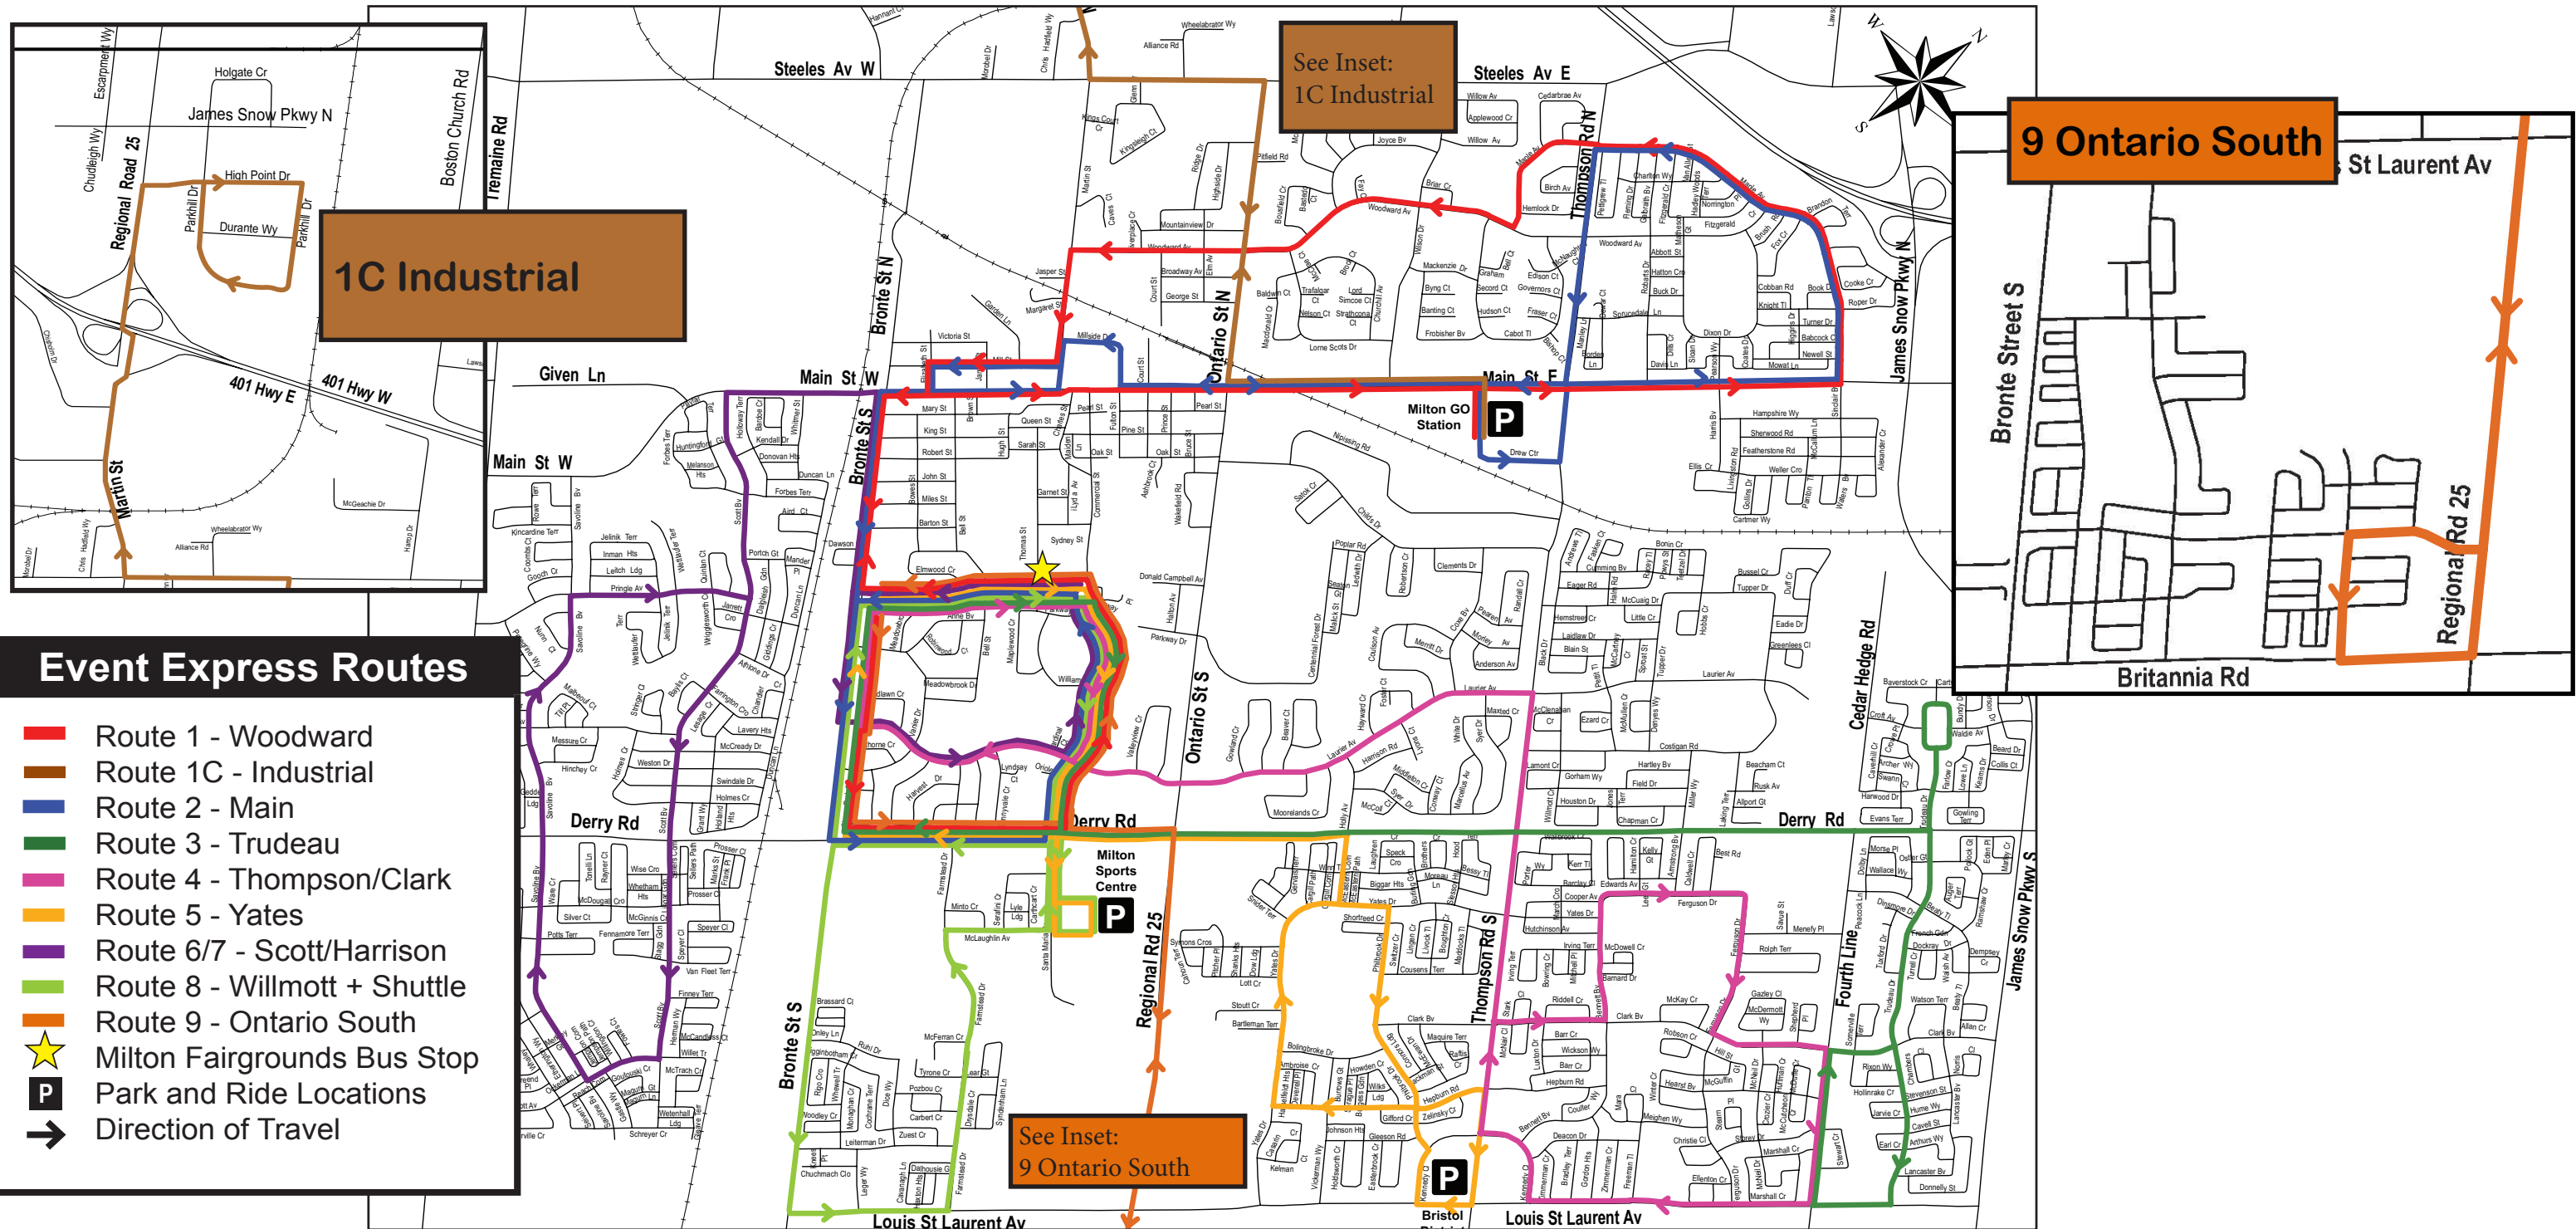

### Route Map

#### Event Express Routes

- █ Route 1 - Woodward
- █ Route 1C - Industrial
- █ Route 2 - Main
- █ Route 3 - Trudeau
- █ Route 4 - Thompson/Clark
- █ Route 5 - Yates
- █ Route 6/7 - Scott/Harrison
- █ Route 8 - Willmott + Shuttle
- █ Route 9 - Ontario South
- ★ Milton Fairgrounds Bus Stop
- P Park and Ride Locations
- ➔ Direction of Travel

4 Thompson/Clark				Fourth Ln & Louis St Laurent Milton Fairgrounds		
Leave Fairgrounds Heslop & Thomas	Thompson & Clark	Ferguson & Armstrong	Fourth Ln & Louis St. Laurent	Thompson & Clark	Laurier & Bronte	Arrive Fairgrounds Heslop & Thomas
<b>SUNDAY, JULY 1, 2018</b>						
11:00	11:07	11:10	11:14	11:18	11:24	11:27
11:30	11:37	11:40	11:44	11:48	11:54	11:57
12:00	12:07	12:10	12:14	12:18	12:24	12:27
12:30	12:37	12:40	12:44	12:48	12:54	12:57
1:00	1:07	1:10	1:14	1:18	1:24	1:27
1:30	1:37	1:40	1:44	1:48	1:54	1:57
2:00	2:07	2:10	2:14	2:18	2:24	2:27
2:30	2:37	2:40	2:44	2:48	2:54	2:57
3:00	3:07	3:10	3:14	3:18	3:24	3:27
3:30	3:37	3:40	3:44	3:48	3:54	3:57
4:00	4:07	4:10	4:14	4:18	4:24	4:27
4:30	4:37	4:40	4:44	4:48	4:54	4:57
5:00	5:07	5:10	5:14	5:18	5:24	5:27
5:30	5:37	5:40	5:44	5:48	5:54	5:57
6:00	6:07	6:10	6:14	6:18	6:24	6:27
6:30	6:37	6:40	6:44	6:48	6:54	6:57
7:00	7:07	7:10	7:14	7:18	7:24	7:27
7:30	7:37	7:40	7:44	7:48	7:54	7:57
8:00	8:07	8:10	8:14	8:18	8:24	8:27
8:30	8:37	8:40	8:44	8:48	8:54	8:57
9:00	9:07	9:10	9:14	9:18	9:24	9:27
9:30	9:37	9:40	9:44	9:48	9:54	9:57
10:00	10:07	10:10	10:14	10:18	10:24	10:27
10:30	10:37	10:40	10:44	10:48	10:54	10:57
11:00	11:07	11:10	11:14	11:18	11:24	11:27
11:30	11:37	11:40	11:44	11:48	11:54	--