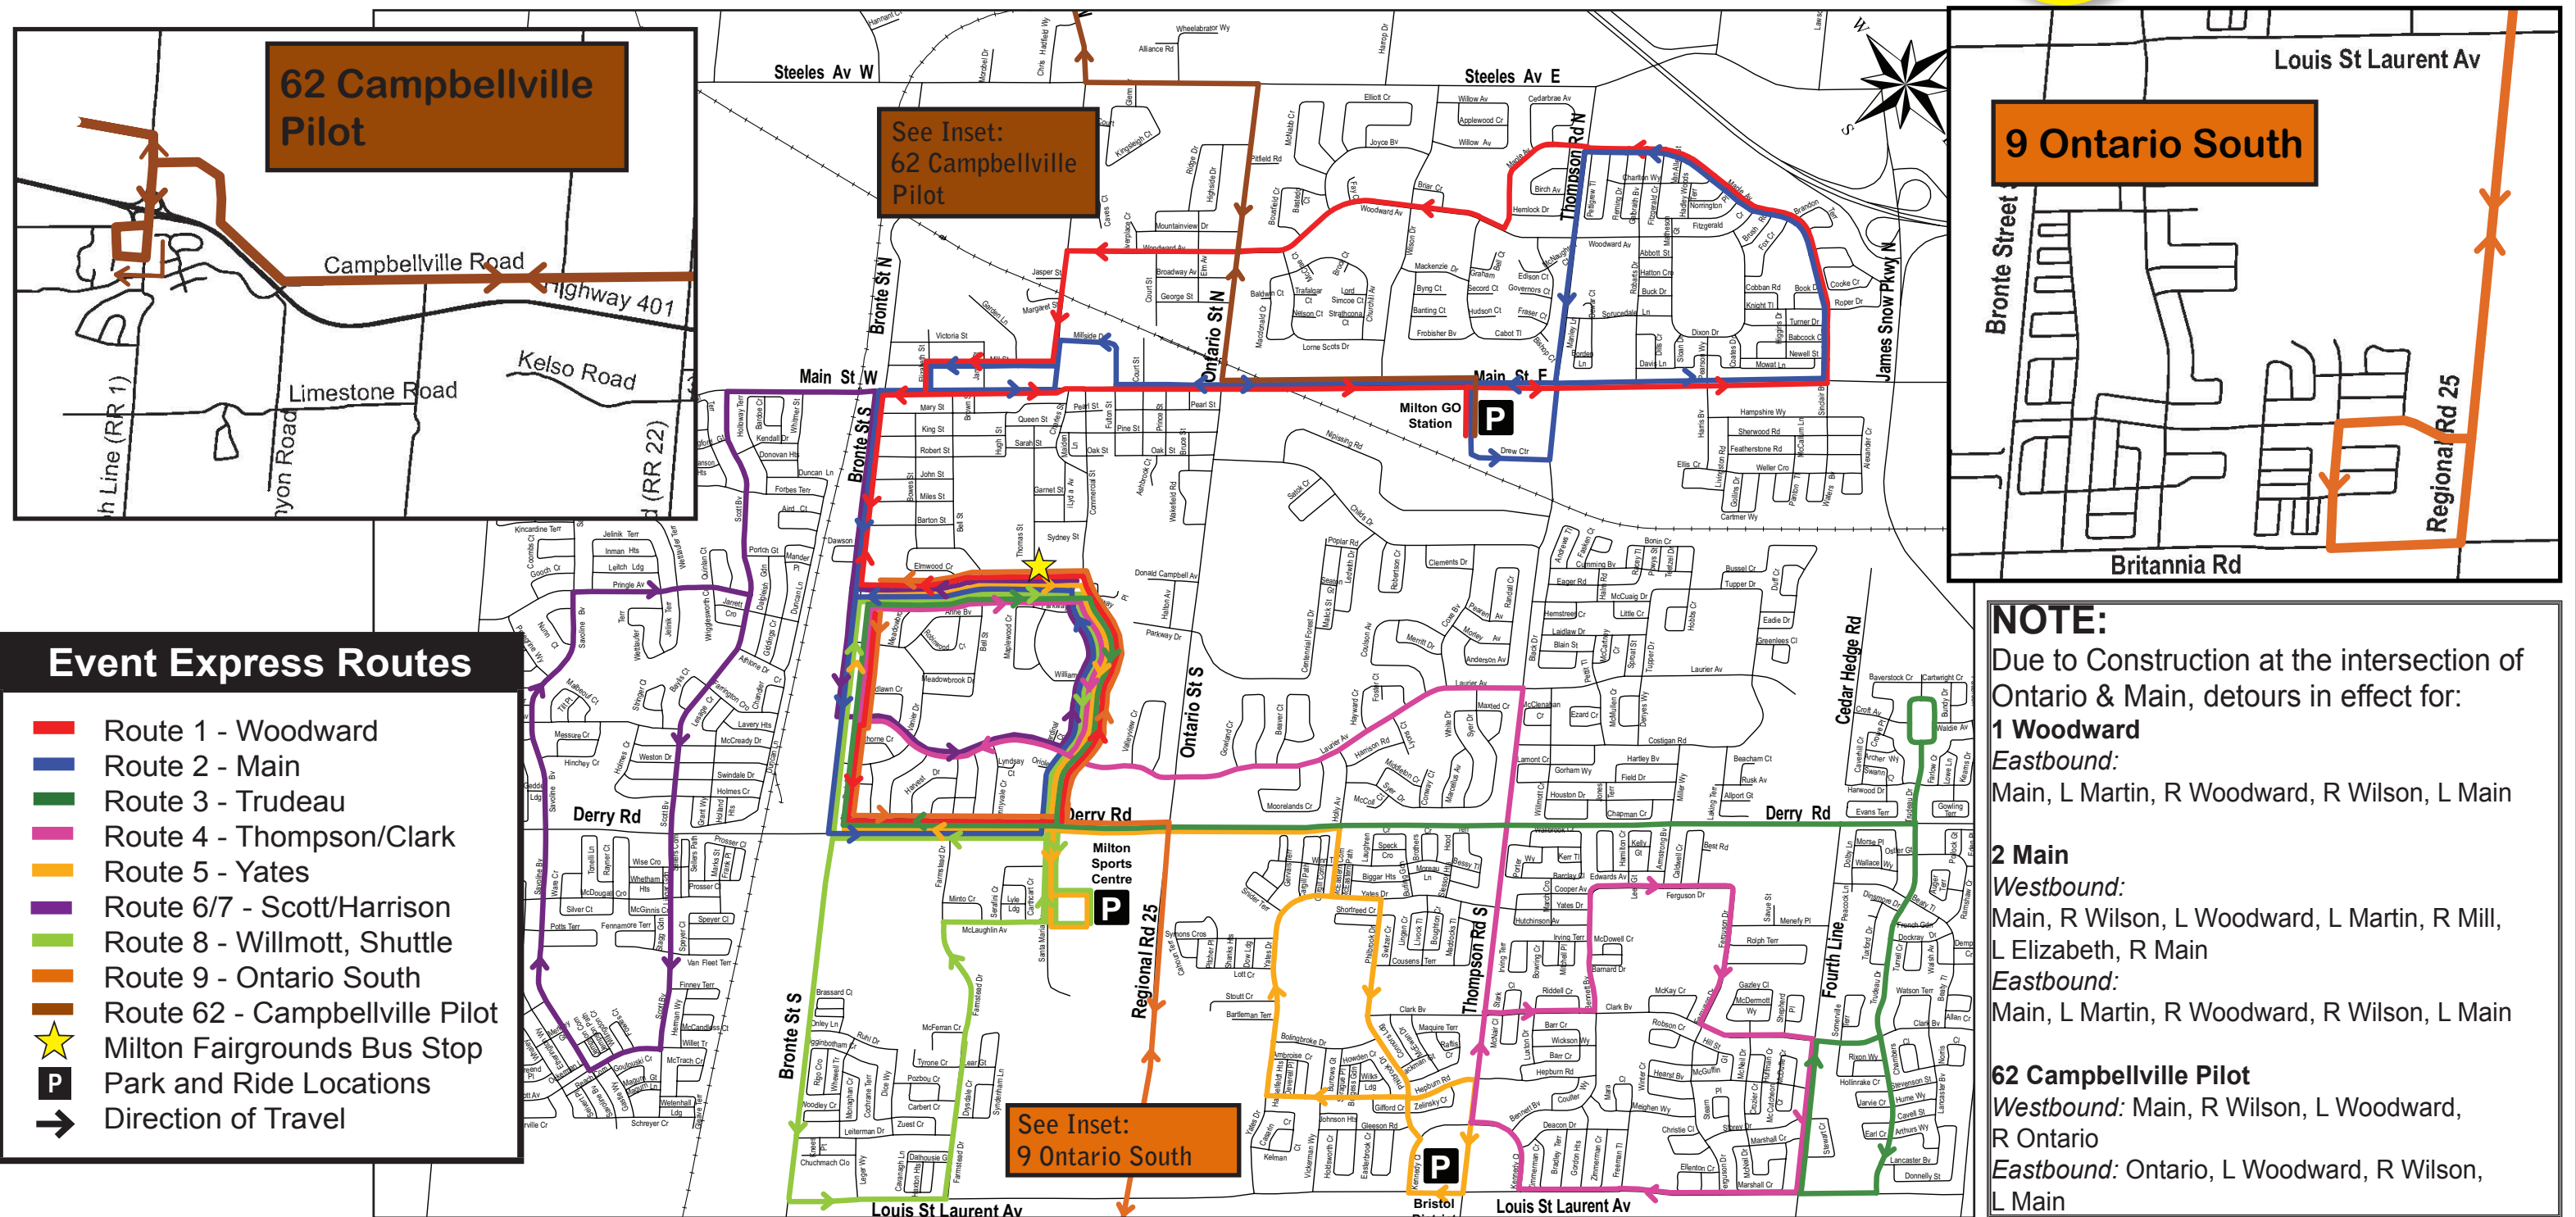

## Route Map

**Free!**

**Event Express Routes**

- █ Route 1 - Woodward
- █ Route 2 - Main
- █ Route 3 - Trudeau
- █ Route 4 - Thompson/Clark
- █ Route 5 - Yates
- █ Route 6/7 - Scott/Harrison
- █ Route 8 - Willmott, Shuttle
- █ Route 9 - Ontario South
- █ Route 62 - Campbellville Pilot
- ★ Milton Fairgrounds Bus Stop
- Ⓟ Park and Ride Locations
- ➔ Direction of Travel

9 Ontario South						
Leave Fairgrounds Heslop & Thomas			Farmstead & Britannia Milton Fairgrounds			
Ontario & Derry	RR 25 & Louis St. Laurent	Farmstead & Britannia	RR 25 & Louis St. Laurent	Ontario & Derry	Arrive Fairgrounds Heslop & Thomas	
<b>SATURDAY, JULY 1, 2017</b>						
11:00	11:07	11:09	11:13	11:17	11:21	11:26
11:30	11:37	11:39	11:43	11:47	11:51	11:56
12:00	12:07	12:09	12:13	12:17	12:21	12:26
12:30	12:37	12:39	12:43	12:47	12:51	12:56
1:00	1:07	1:09	1:13	1:17	1:21	1:26
1:30	1:37	1:39	1:43	1:47	1:51	1:56
2:00	2:07	2:09	2:13	2:17	2:21	2:26
2:30	2:37	2:39	2:43	2:47	2:51	2:56
3:00	3:07	3:09	3:13	3:17	3:21	3:26
3:30	3:37	3:39	3:43	3:47	3:51	3:56
4:00	4:07	4:09	4:13	4:17	4:21	4:26
4:30	4:37	4:39	4:43	4:47	4:51	4:56
5:00	5:07	5:09	5:13	5:17	5:21	5:26
5:30	5:37	5:39	5:43	5:47	5:51	5:56
6:00	6:07	6:09	6:13	6:17	6:21	6:26
6:30	6:37	6:39	6:43	6:47	6:51	6:56
7:00	7:07	7:09	7:13	7:17	7:21	7:26
7:30	7:37	7:39	7:43	7:47	7:51	7:56
8:00	8:07	8:09	8:13	8:17	8:21	8:26
8:30	8:37	8:39	8:43	8:47	8:51	8:56
9:00	9:07	9:09	9:13	9:17	9:21	9:26
9:30	9:37	9:39	9:43	9:47	9:51	9:56
10:00	10:07	10:09	10:13	10:17	10:21	10:26
10:30	10:37	10:39	10:43	10:47	10:51	10:56
11:00	11:07	11:09	11:13	11:17	11:21	11:26
11:30	11:37	11:39	11:43	11:47	--	--